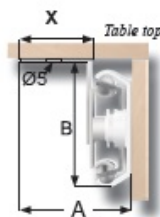

## Description:

Table Extension 9096/650, F/Folded Top, Opening 425mm, BZP, Open Length:650mm, Closed Length:650mm, Wing:220mm

## Item number:

24.04.020-0

Units	Box	Carton	HS Code	Barcode
Pair	15	15	8302420090	
				5704866088381

In mm	»9096« For Folded Table Tops			
Opening (O)	375	425	425	475
Total Length (T)	600	650	750	700
Wing Size (W)	220	220	320	220
Slide Width (A)	41	41	41	41
Slide Height (B)	40	40	40	40
Wing Width (X)	21	21	21	21
Load Capacity	60 kg.	60 kg.	60 kg.	60 kg.
Item No.:	24.04.010	24.04.020	24.04.030	24.04.040

\* Illustration only  
for measurement use  
Other sizes on request