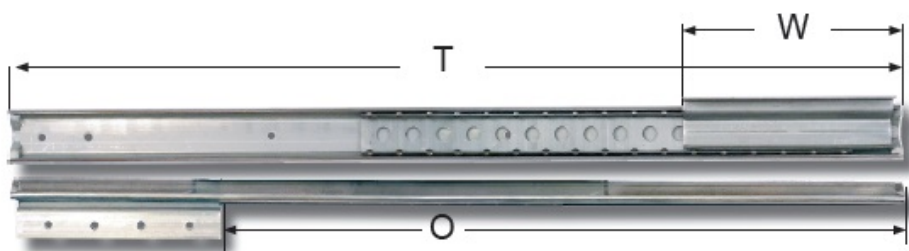

## Description:

Table Extension 9096/650, F/Folded Top, Opening 425mm, BZP, Open Length:650mm, Closed Length:650mm, Wing:220mm

## Item number:

24.04.020-0

Units	Box	Carton	HS Code	Barcode
Pair	15	15	8302420090	
				5704866088381

In mm	»9096« For Folded Table Tops			
Opening (O)	375	425	425	475
Total Length (T)	600	650	750	700
Wing Size (W)	220	220	320	220
Slide Width (A)	41	41	41	41
Slide Height (B)	40	40	40	40
Wing Width (X)	21	21	21	21
Load Capacity	60 kg.	60 kg.	60 kg.	60 kg.
Item No.:	24.04.010	24.04.020	24.04.030	24.04.040